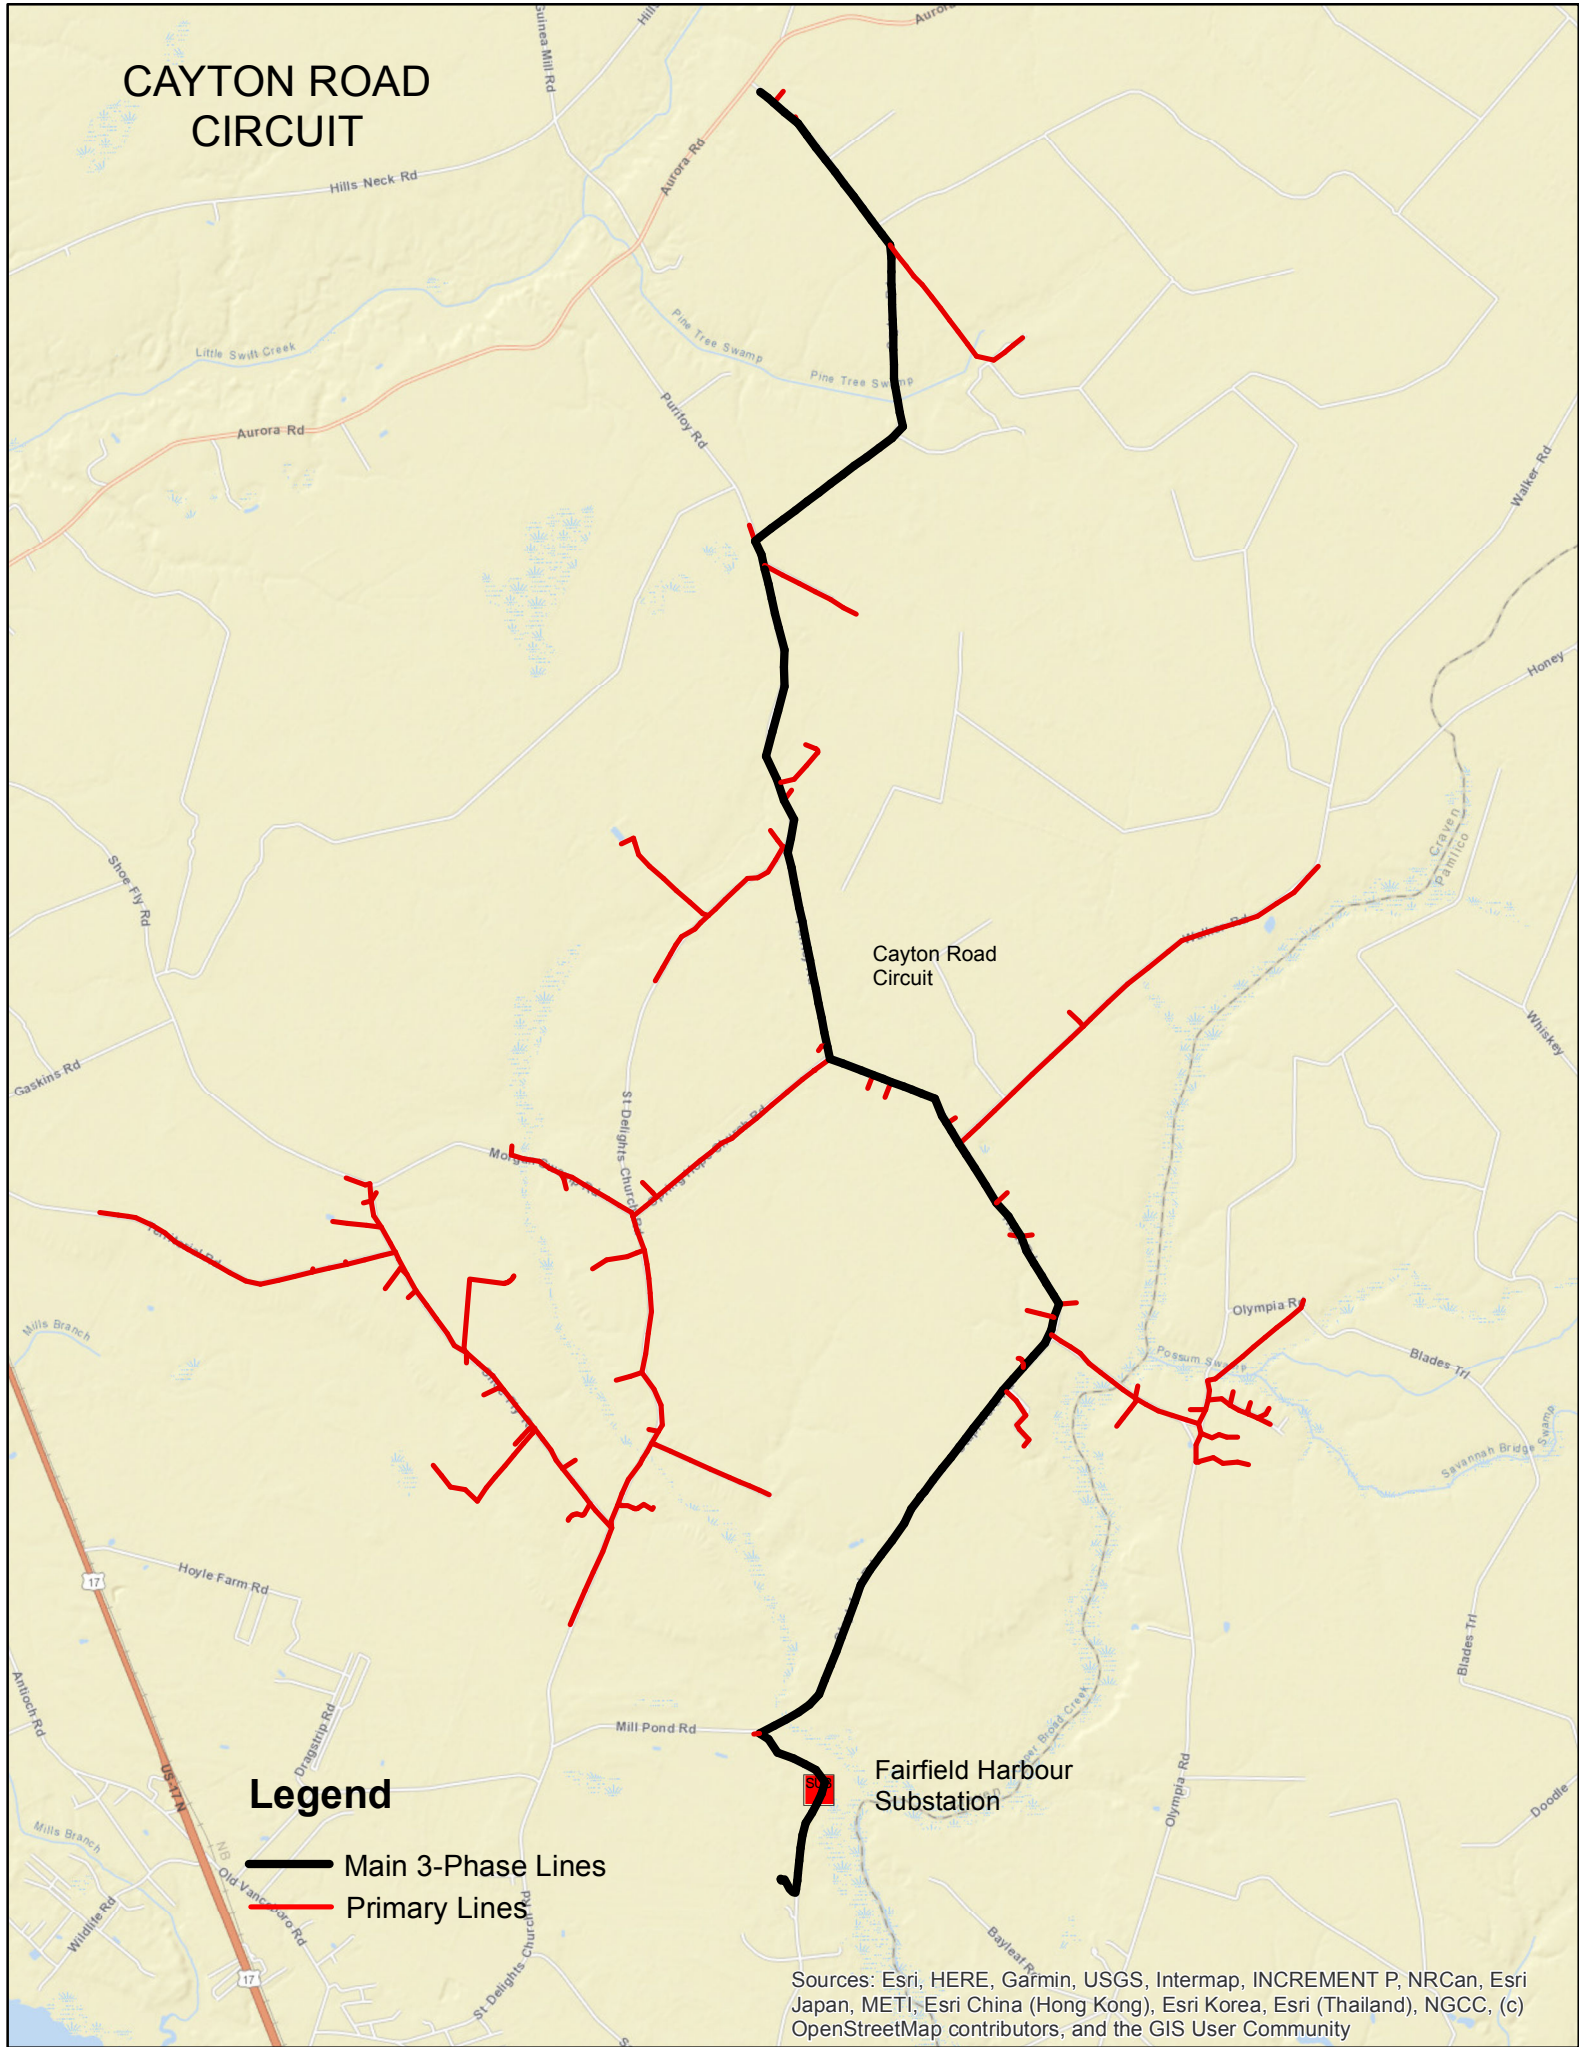

# CAYTON ROAD CIRCUIT

## Legend

- Main 3-Phase Lines
- Primary Lines

Sources: Esri, HERE, Garmin, USGS, Intermap, INCREMENT P, NRCan, Esri Japan, METI, Esri China (Hong Kong), Esri Korea, Esri (Thailand), NGCC, (c) OpenStreetMap contributors, and the GIS User Community