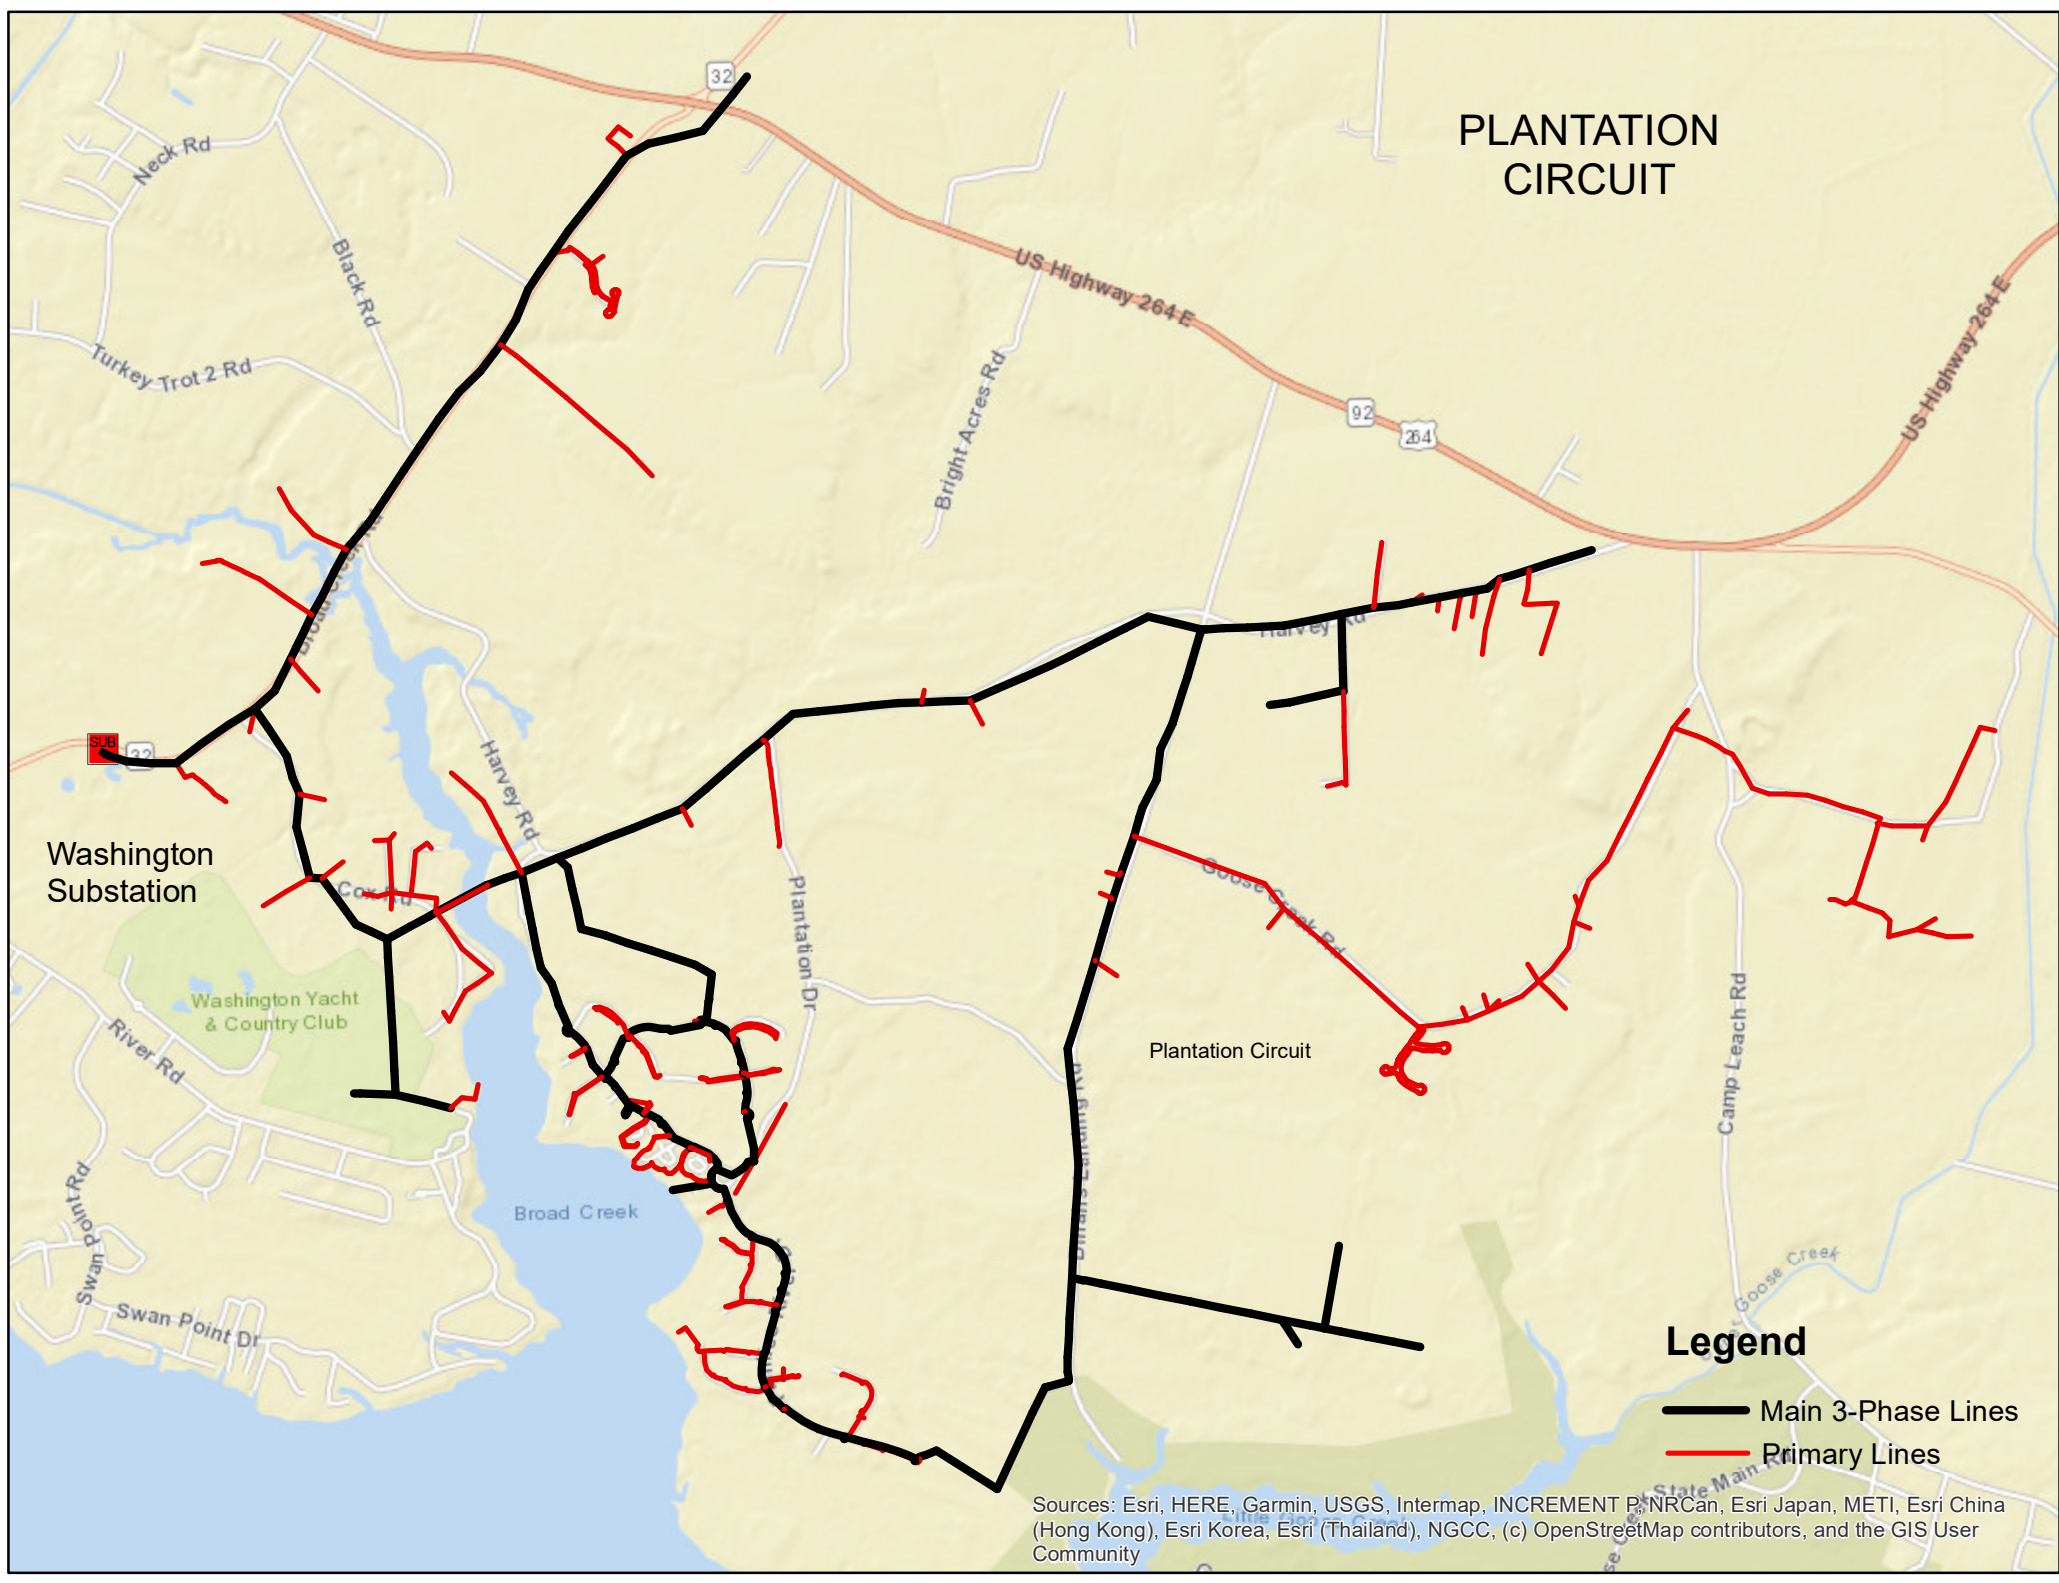

# PLANTATION CIRCUIT

Washington Substation

Plantation Circuit

## Legend

- Main 3-Phase Lines
- Primary Lines

Sources: Esri, HERE, Garmin, USGS, Intermap, INCREMENT P, NRCan, Esri Japan, METI, Esri China (Hong Kong), Esri Korea, Esri (Thailand), NGCC, (c) OpenStreetMap contributors, and the GIS User Community